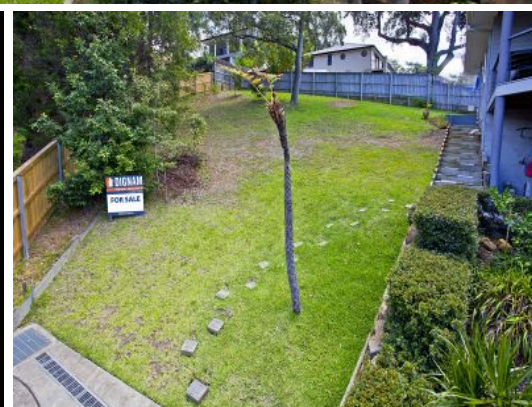

To discuss potential design concepts and estimates of costings to build on this block call Lyndy at LiveMore Homes on 4225 1555.

16A Blackwood Place Woonona, NSW

RARE LAND IN WOONONA

What an opportunity to secure this rare remaining block of land in beautiful Woonona. Situated at the end of the cul-de-sac, this location will provide a quiet and safe environment to bring up the family. Reap the joys of building your dream home (Subject to Wollongong City Council Approval).