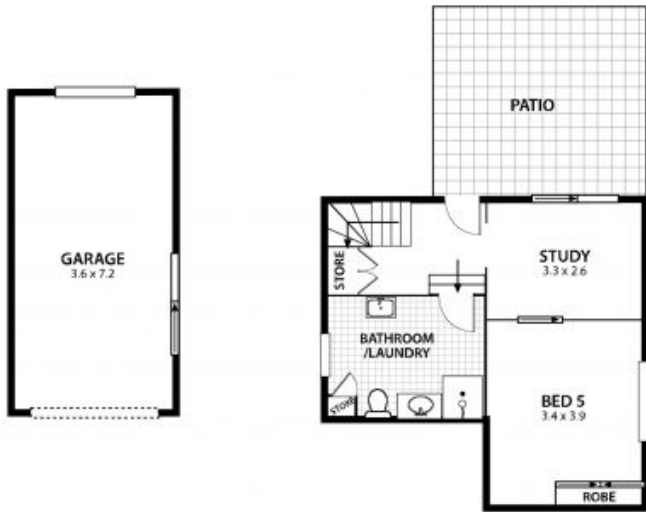

Woonona, NSW

5 2 1

Substantial Family Home

For further information on this property, including a floor plan & others we have listed please refer to our website dignam.com.au.

Price: \$699,000+

Dignam Real Estate

Plans shown are for presentation purposes and are not part of any legal document or title and are subject to errors, omissions, inaccuracies and should not be used as sole and accurate reference. Particulars given are for general information only and do not constitute any representation on the part of the vendor or agent.