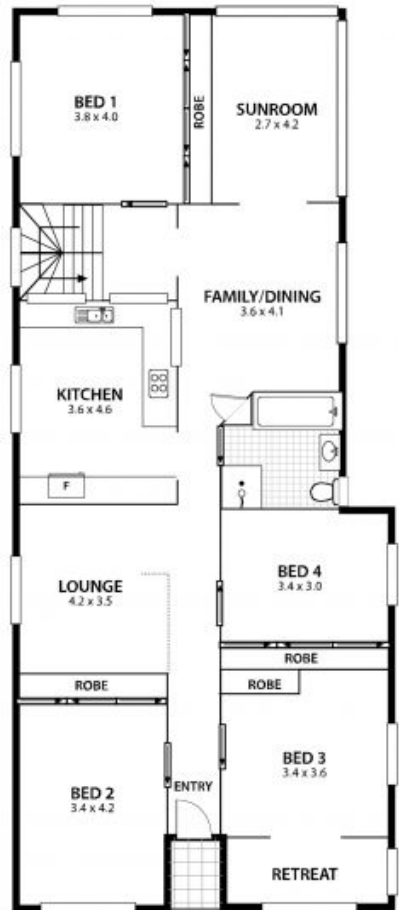

Woonona, NSW

 5
  2
  1

Substantial Family Home

For further information on this property, including a floor plan & others we have listed please refer to our website dignam.com.au.

Price: \$699,000+

Dignam Real Estate