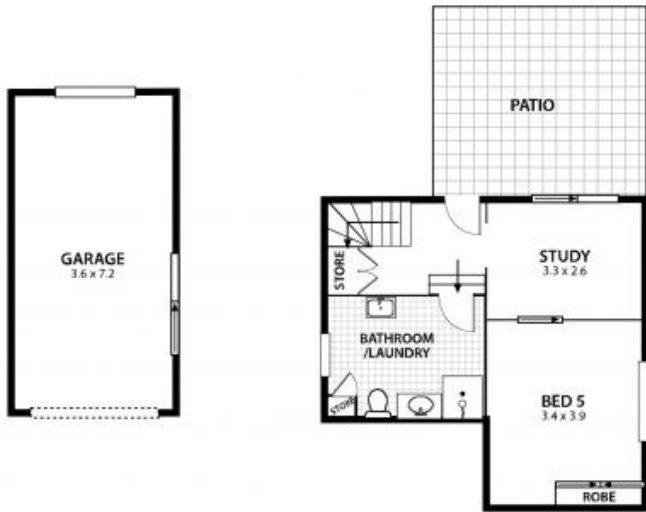

Woonona, NSW

 5
  2
  1

Substantial Family Home

For further information on this property, including a floor plan & others we have listed please refer to our website dignam.com.au.

Price: \$699,000+

Dignam Real Estate

Plans shown are for presentation purposes and are not part of any legal document or title and are subject to errors, omissions, inaccuracies and should not be used as sole and accurate reference. Particulars given are for general information only and do not constitute any representation on the part of the vendor or agent.