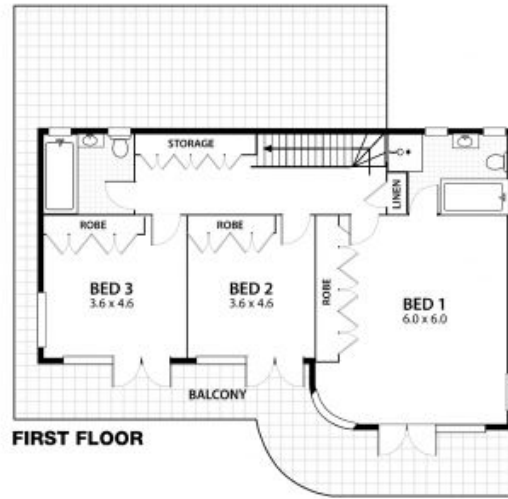

18-20 Norman Street Mangerton, NSW

4

4

2

'Orana' ? Classic Art Deco Home

Described in Robert Irving's 'Twentieth Century Architecture in Wollongong' as 'a ship-like Functionalist house', Orana is perfectly north facing, capturing optimum sun and light throughout the seasons. Tucked away in a private cul-de-sac it also boasts stunning views that stretch across established gardens to the escarpment and ocean.

Price:

\$1,430,000

Adam McMahon

GROUND FLOOR

FIRST FLOOR

LOWER FLOOR

Plans shown are for presentation purposes and are not part of any legal document or title and are subject to errors, omissions, inaccuracies and should not be used as sole and accurate reference. Particulars given are for general information only and do not constitute any representation on the part of the vendor or agent. No liability will be accepted.