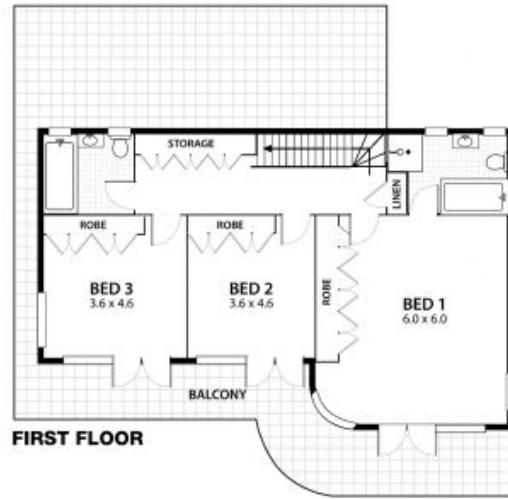

18-20 Norman Street Mangerton, NSW

🛏 4

🛁 4

🚗 2

'Orana' ? Classic Art Deco Home

Described in Robert Irving's 'Twentieth Century Architecture in Wollongong' as 'a ship-like Functionalist house', Orana is perfectly north facing, capturing optimum sun and light throughout the seasons. Tucked away in a private cul-de-sac it also boasts stunning views that stretch across established gardens to the escarpment and ocean.

Price: \$1,430,000

Adam McMahon

GROUND FLOOR

FIRST FLOOR

LOWER FLOOR

Plans shown are for presentation purposes and are not part of any legal document or title and are subject to errors, omissions, inaccuracies and should not be used as sole and accurate reference. Particulars given are for general information only and do not constitute any representation on the part of the vendor or agent. No liability will be accepted.