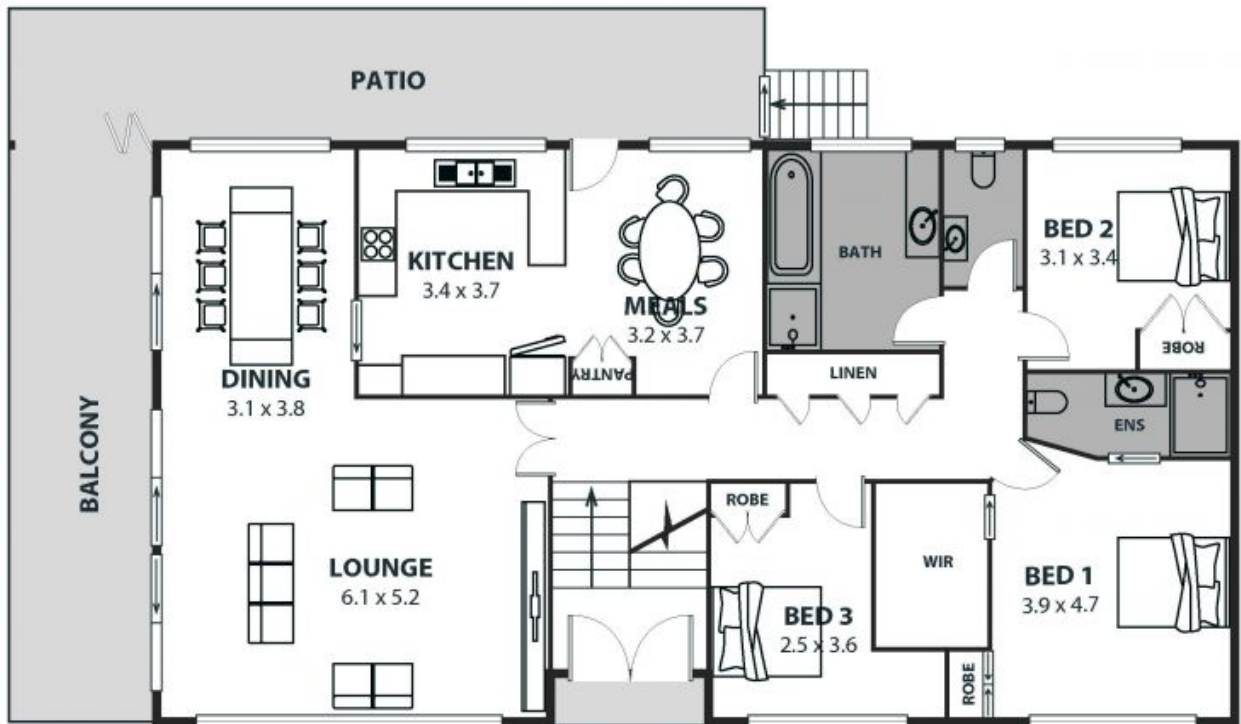

7 President Place, Mount Ousley

Internal Space 288m²