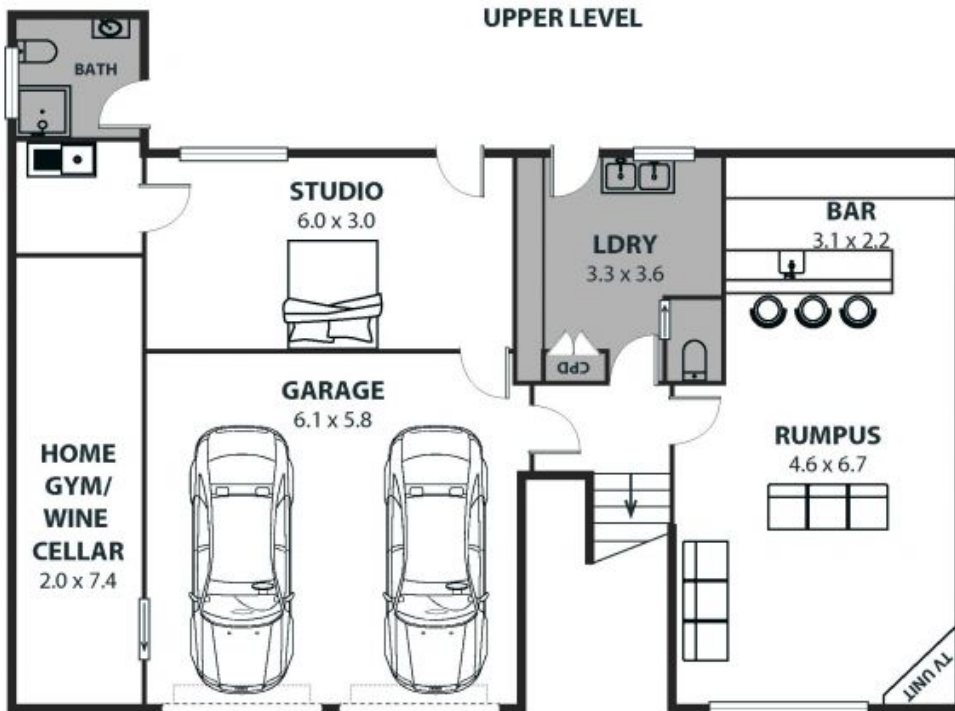

7 President Place, Mount Ousley

Internal Space 288m²