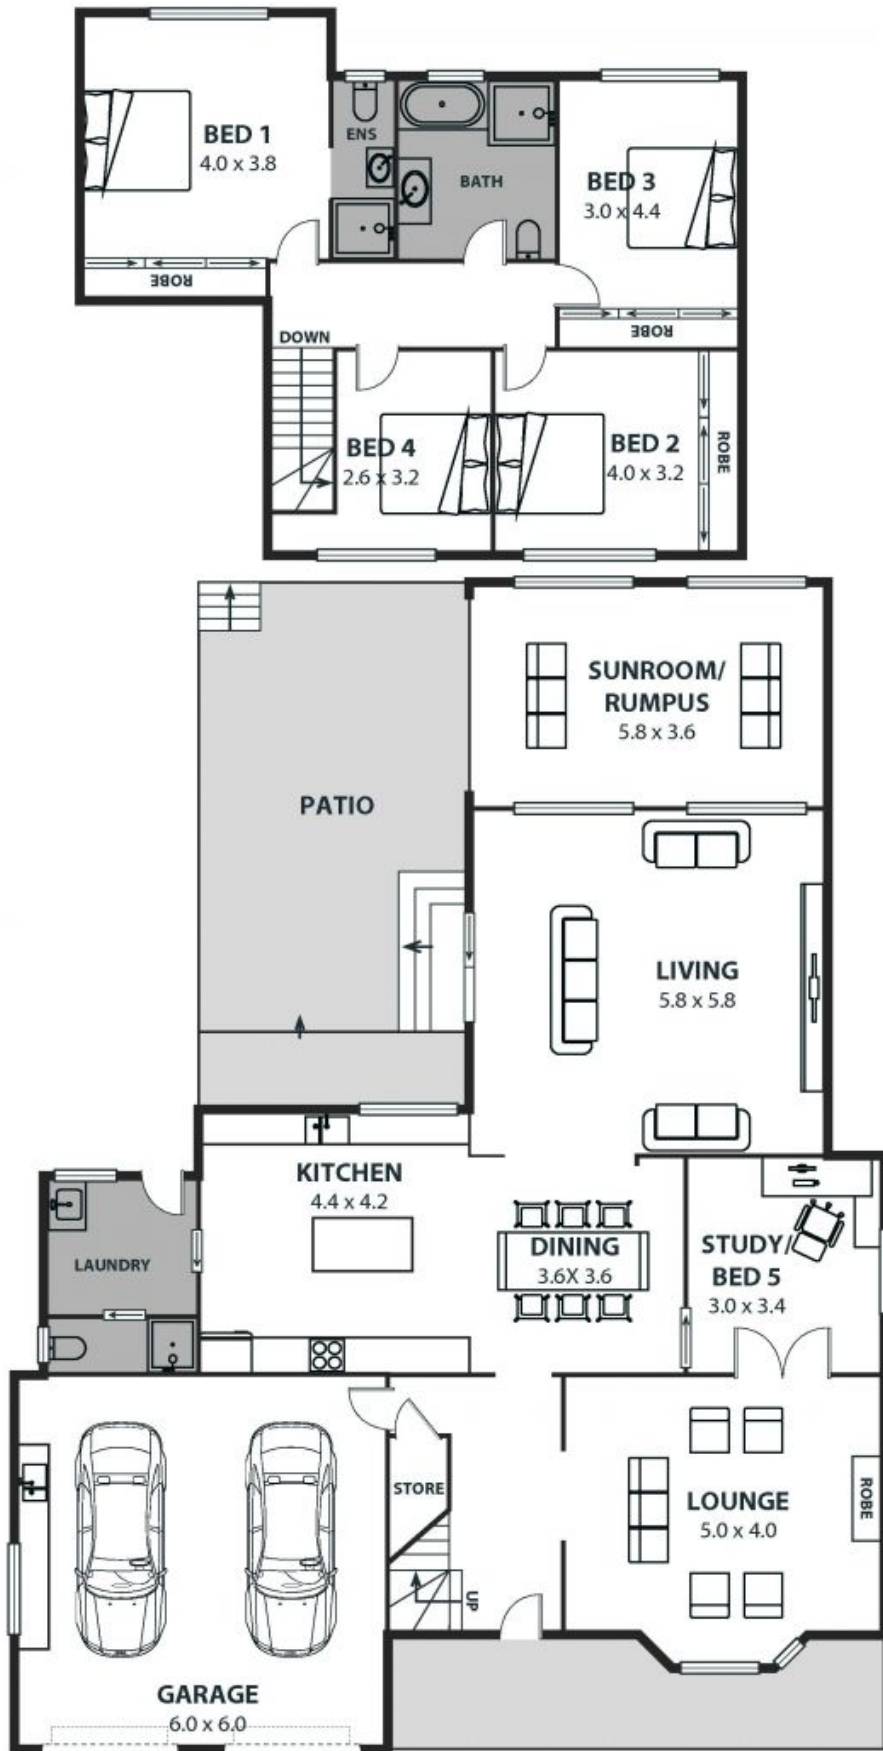

20 Harriet Spearing Drive, Woonona

Internal Space 246m²